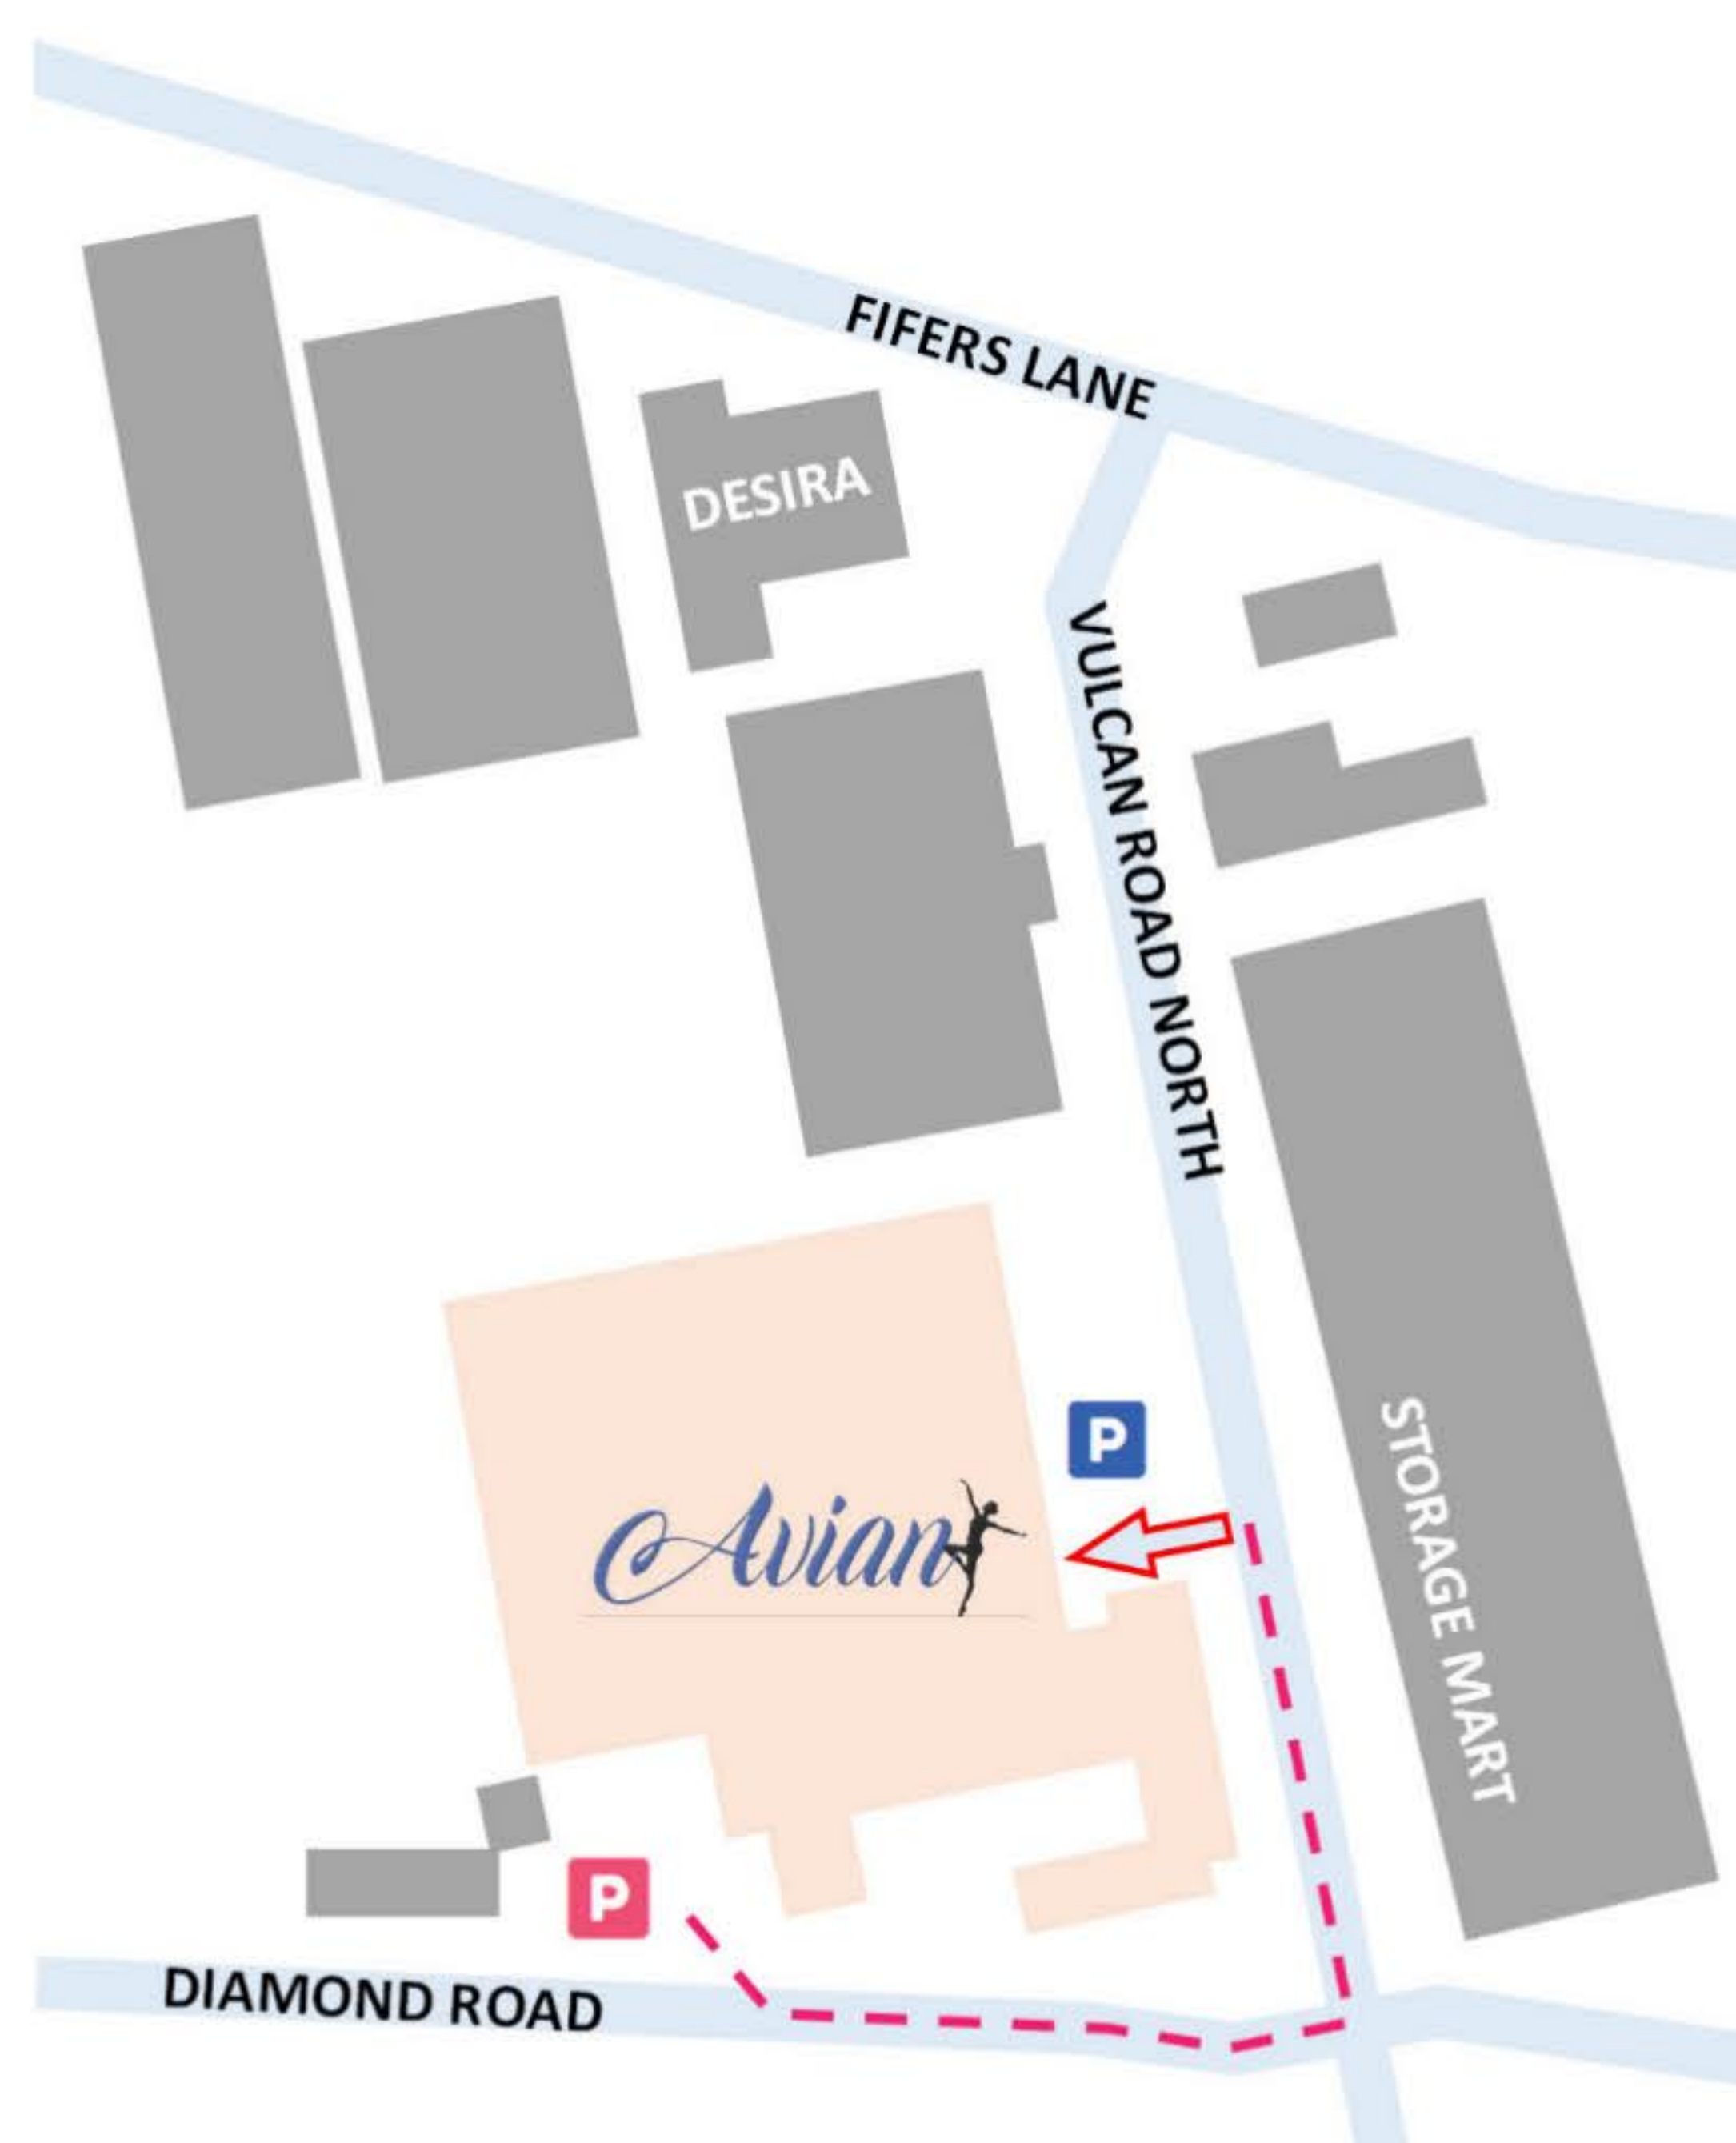

Avian Dance Studios Unit 1D, Diamond Business Park, Vulcan Road North, Norwich, NR6 6AQ

Ch Avian Dance Studio is opposite Storage Mart. You should see Avian's blue and white sign (tucked slightly in a corner as per the arrow on the map)

P Parking is at the front, accessed from Vulcan Road North.

P **Overflow parking:**

There is some street parking immediately outside. You can also park at the front of Diamond House, or in the spaces

outside Easy Store 24/7 - access their car park by turning into Diamond Road - red dotted line on the map.

NR12 FITNESS

NR12 Fitness Studios Unit 5, Station Road Business Park, Horning Road West, Hoveton, NR12 8QJ

NR12 NR12 Fitness is next to Fizz & Fromage. As you turn into the Business Park turn left in front of the row of shops and look for the black, white & red signage.

P There is parking immediately outside.

P **Overflow parking:**

If you cannot park at the front of NR12 Fitness, turn back to the entrance to the Business Park and head around the back. Follow the road (red dashed line on the map) past Wroxham Miniature Worlds. Take the bend to the left and then take the next left where there are more NR12 Fitness Banners. Rather than follow the road back around, you can walk down the left side of the gym to the main entrance (blue dotted line on map)